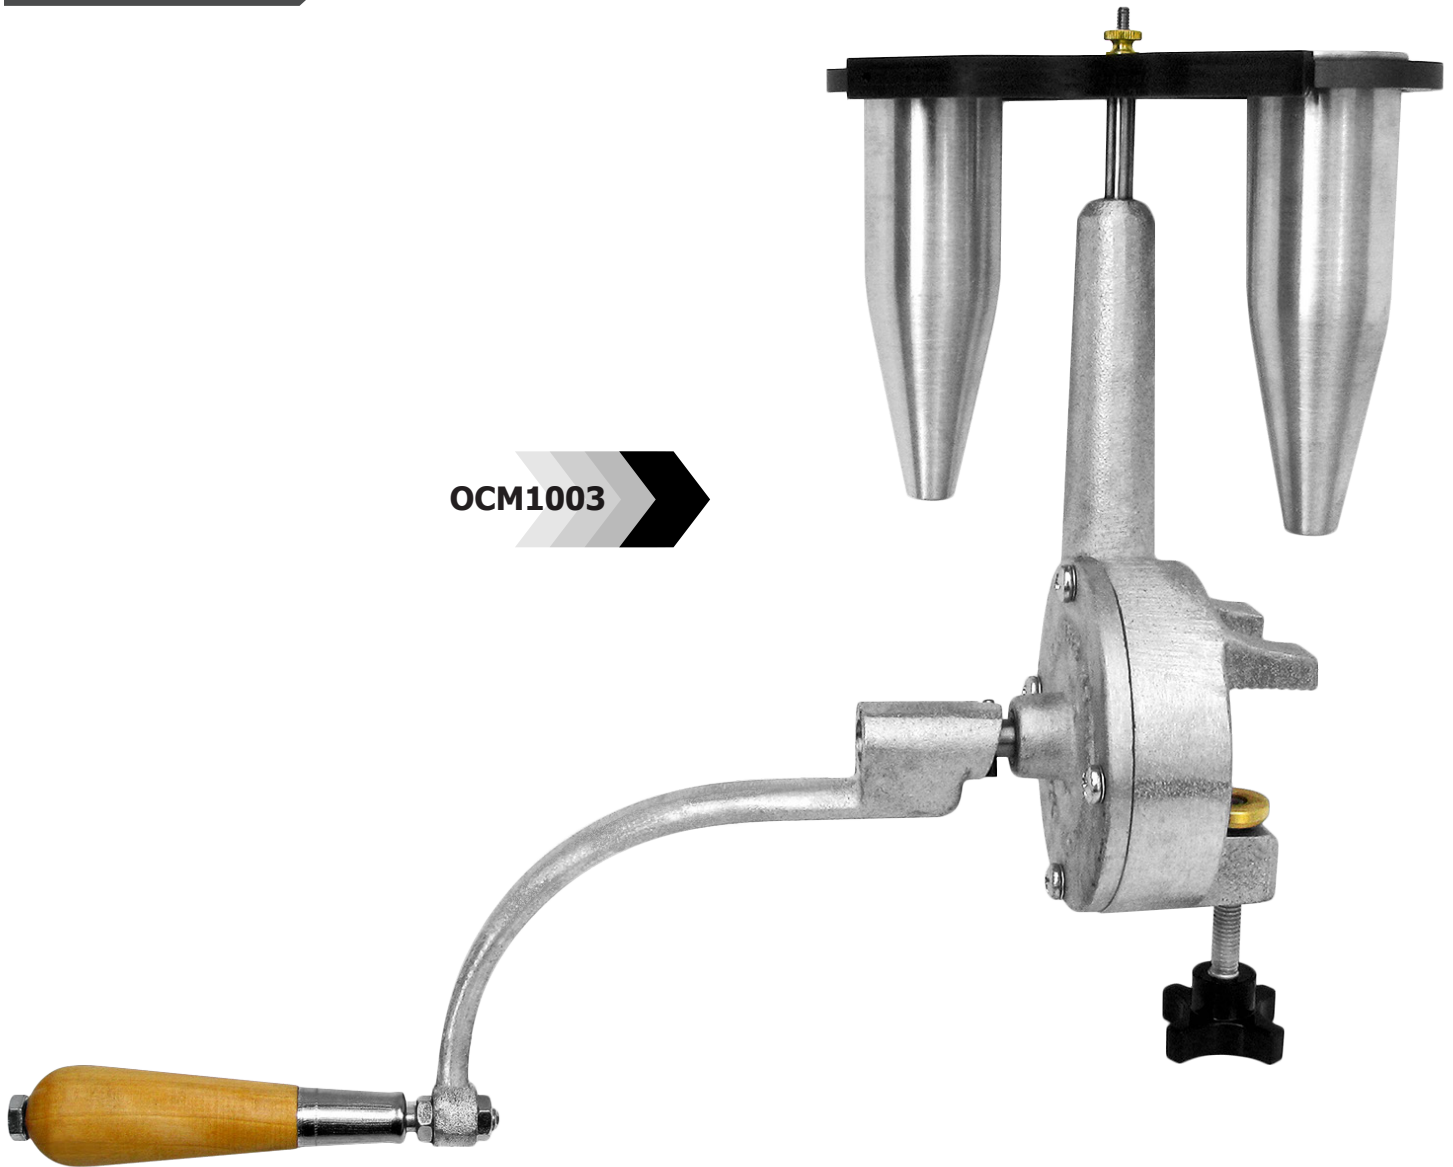

a Division
of
PROTEKSPECIALTY CO

Protek Specialty Co.

10315 Brighton Lane
Houston, TX 77031
email: sales@protekspecialty.com

P.O. Box 965
Stafford, TX 77497

Toll Free: (800) 610-8670
Main Office: (713) 667-6691
Fax: (713) 667-7867
website: www.protekspecialty.com

CENTRIFUGE

MACHINE

OCM1003

CALL TOLL FREE 800-610-8670